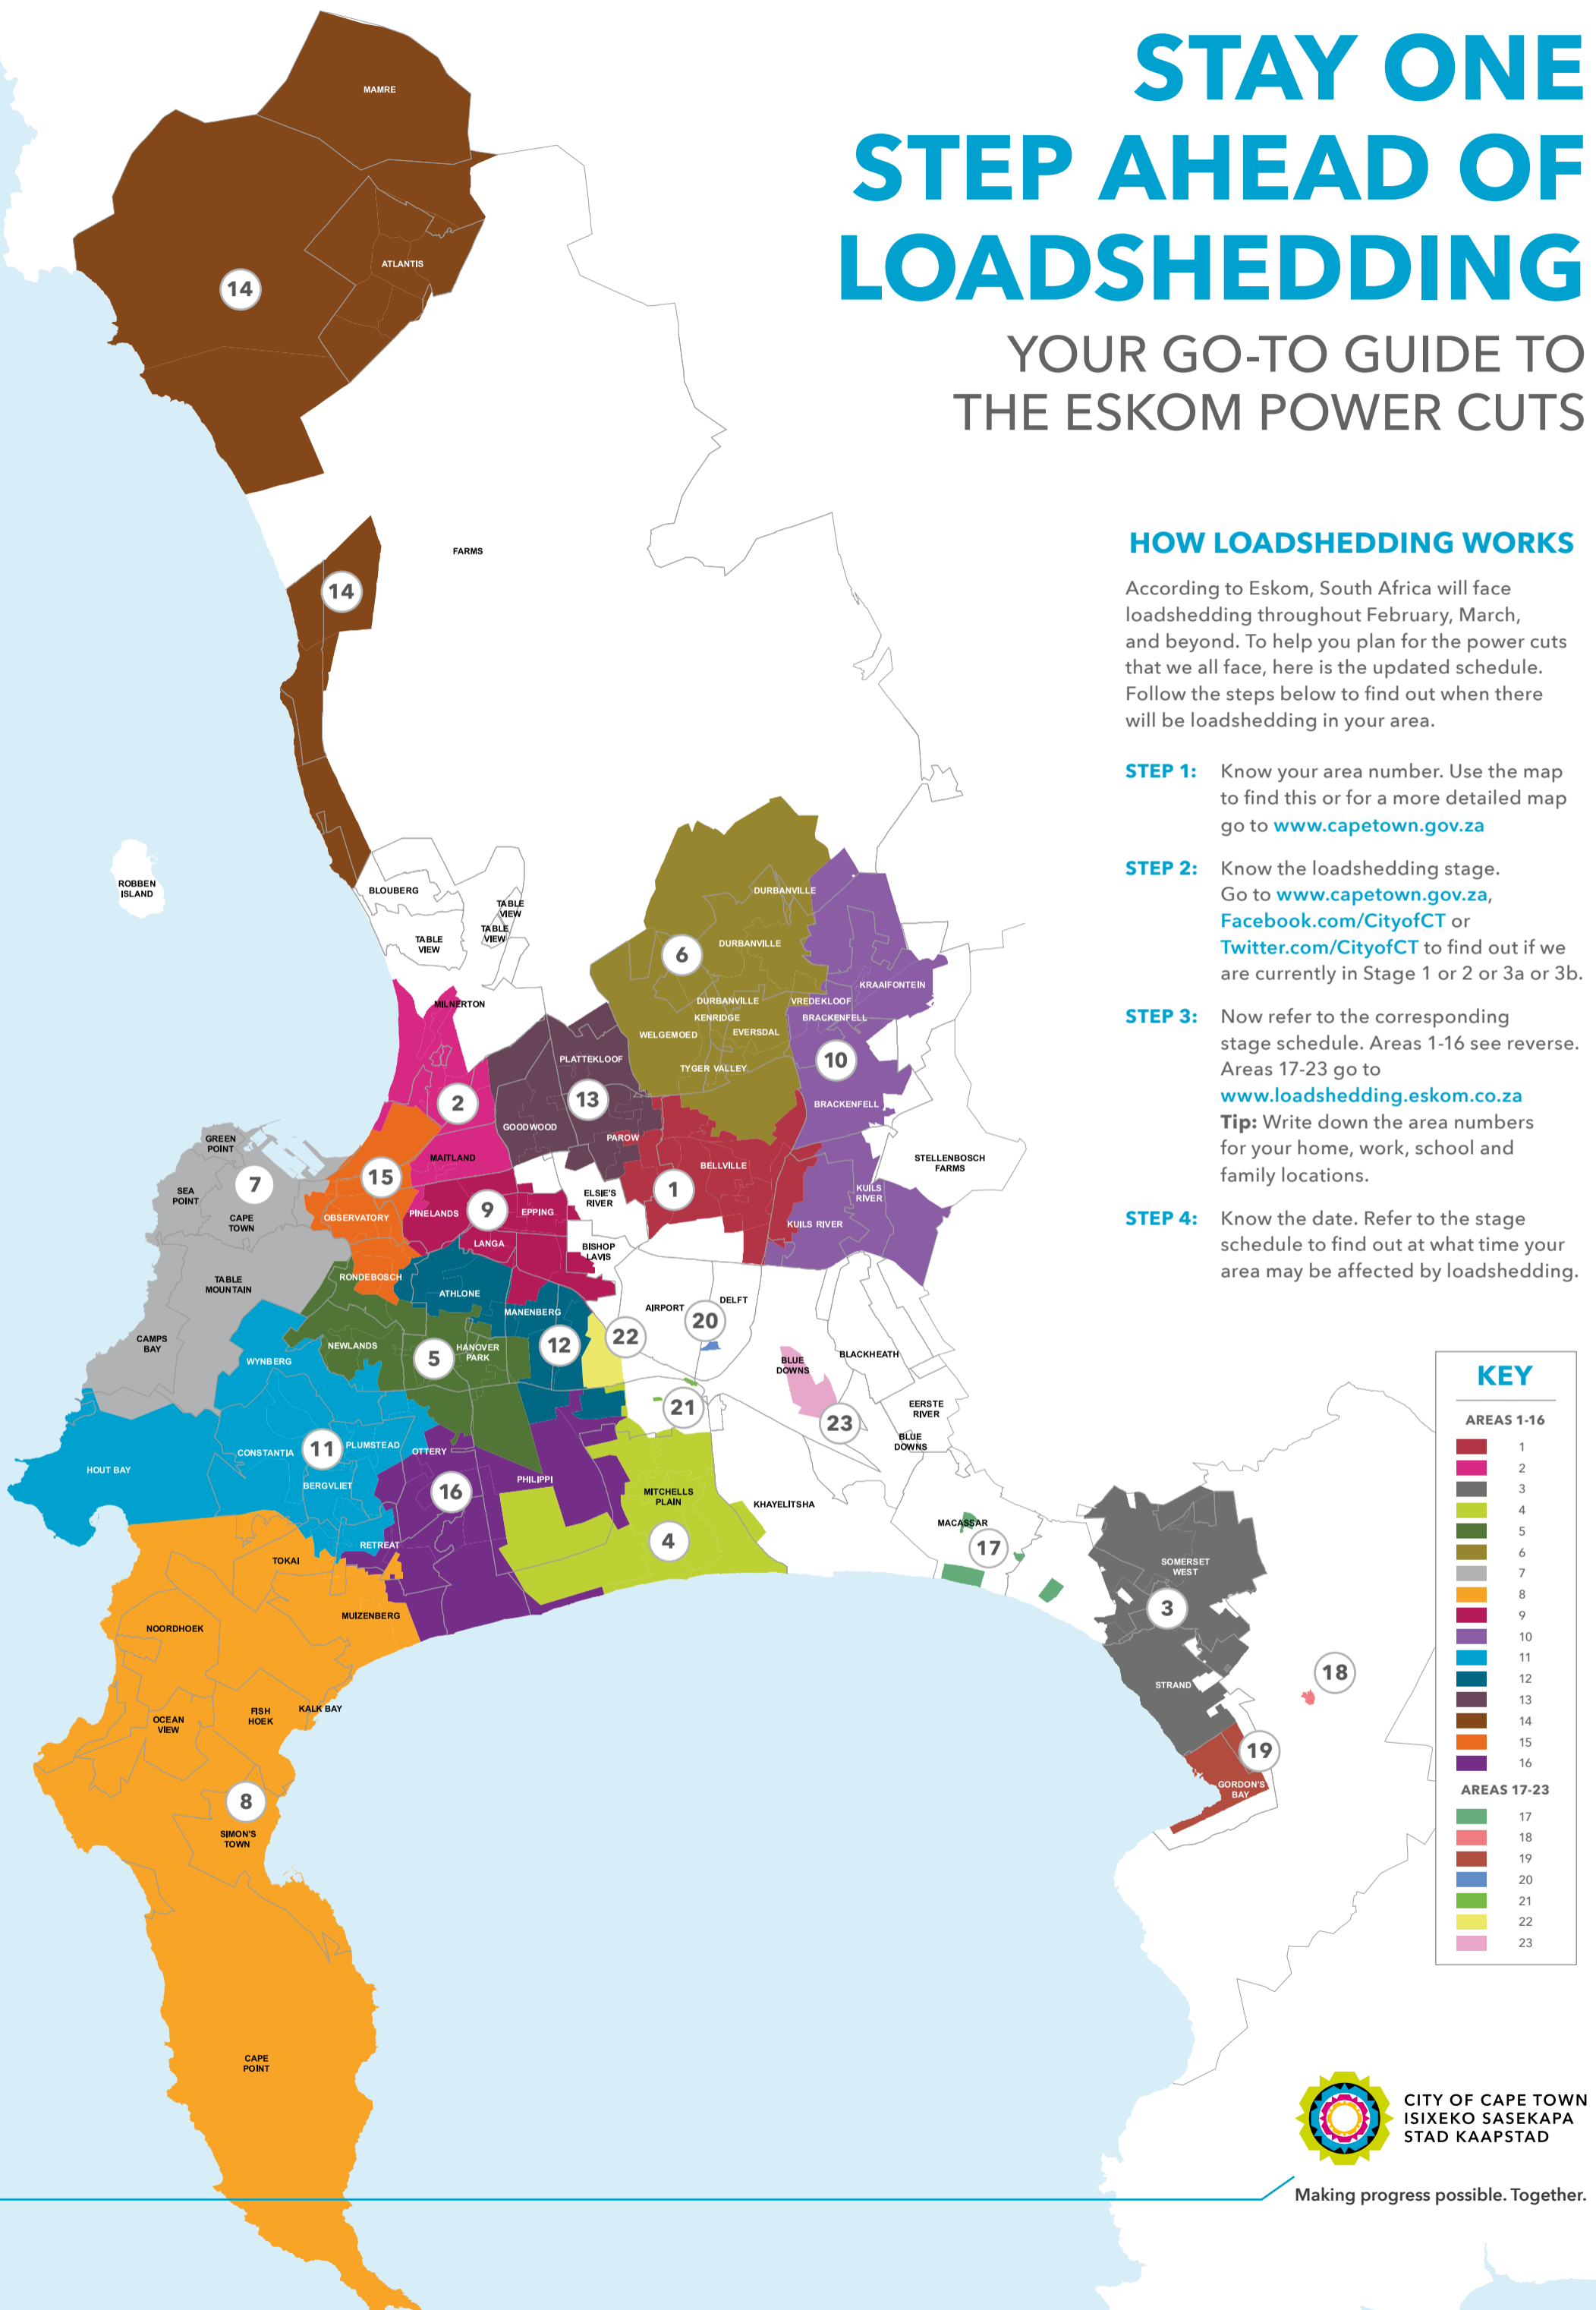

STAY ONE STEP AHEAD OF LOADSHEDDING

YOUR GO-TO GUIDE TO THE ESKOM POWER CUTS

HOW LOADSHEDDING WORKS

According to Eskom, South Africa will face loadshedding throughout February, March, and beyond. To help you plan for the power cuts that we all face, here is the updated schedule. Follow the steps below to find out when there will be loadshedding in your area.

- STEP 1:** Know your area number. Use the map to find this or for a more detailed map go to www.capetown.gov.za
- STEP 2:** Know the loadshedding stage. Go to www.capetown.gov.za, [Facebook.com/CityofCT](https://www.facebook.com/CityofCT) or [Twitter.com/CityofCT](https://twitter.com/CityofCT) to find out if we are currently in Stage 1 or 2 or 3a or 3b.
- STEP 3:** Now refer to the corresponding stage schedule. Areas 1-16 see reverse. Areas 17-23 go to www.loadshedding.eskom.co.za
Tip: Write down the area numbers for your home, work, school and family locations.
- STEP 4:** Know the date. Refer to the stage schedule to find out at what time your area may be affected by loadshedding.